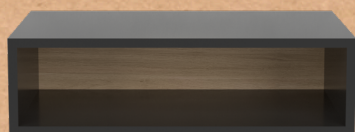

Dimensiones embalaje (cajón): 29.5 x 71.5 x 15 cm
Dimensiones embalaje (espejo): 71.5 x 71.5 cm

TRAZ

STYLING UNIT REF. RZMSU007.F12

Styling units for hairdresser salons and barber shops. Round mirror with LED lightning. Comes with independent shelf storage in combined colour: oak and black. 2 elements; 1 styling unit.

DESIGN

Elegant, minimalist, and modern style.

QUALITY

Material highly resistant to wear and scratches.

STYLE

Warm and welcoming style with the freshness of white. Perfect combination with Yego and Karibu reception desks.

Packaging size (shelf): 29.5 x 71.5 x 15 cm
Packaging size (mirror): 71.5 x 71.5 cm

TRAZ

POSTE DE COIFFAGE REF. RZMSU007.F12

Coiffeuse pour salons de coiffure et barbiers avec miroir circulaire et éclairage LED. Tiroir de rangement inférieur indépendant, combinant les couleurs chêne et noire. 2 éléments, 1 coiffeuse