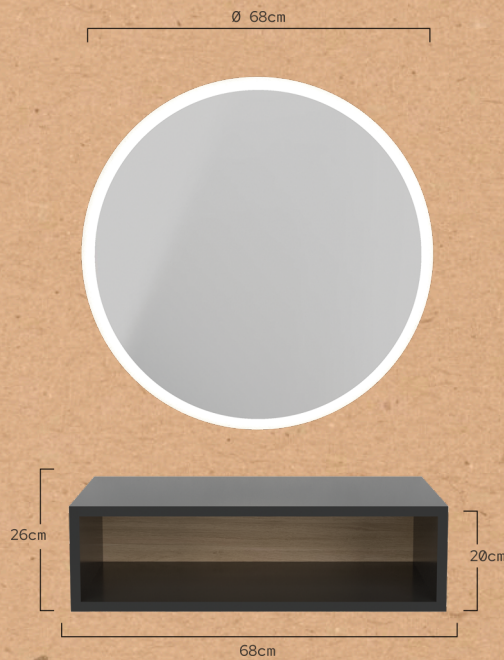

Dimensiones embalaje (cajón): 29.5 x 71.5 x 15 cm
Dimensiones embalaje (espejo): 71.5 x 71.5 cm

TRAZ

STYLING UNIT REF. RZMSU007.F12

Styling units for hairdresser salons and barber shops. Round mirror with LED lightning. Comes with independent shelf storage in combined colour: oak and black. 2 elements; 1 styling unit.

Packaging size (shelf): 29.5 x 71.5 x 15 cm
Packaging size (mirror): 71.5 x 71.5 cm

TRAZ

POSTE DE COIFFAGE REF. RZMSU007.F12

Coiffeuse pour salons de coiffure et barbiers avec miroir circulaire et éclairage LED. Tiroir de rangement inférieur indépendant, combinant les couleurs chêne et noire. 2 éléments, 1 coiffeuse

Dimensions emballage (tiroir) : 29.5 x 71.5 x 15 cm
Dimensions emballage (miroir) : 71.5 x 71.5 cm

TRAZ

SPECCHI PARRUCHIERI REF. RZMSU007.F12

Elegante specchio circolare e luce a LED. Cassetto inferiore separato per lo stoccaggio, combinato in colori rovere e nero. 2 pezzi, 1 posto di lavoro.

Dimensioni dell'imballaggio (cassetto):
29.5 x 71.5 x 15 cm
Dimensioni dell'imballaggio (specchio):
71.5 x 71.5 cm