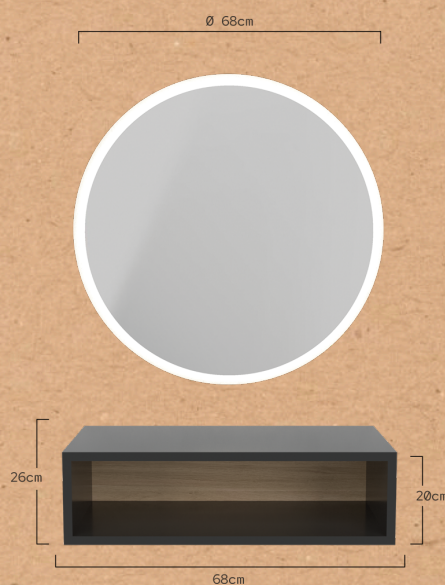

Dimensiones embalaje (cajón): 29.5 x 71.5 x 15 cm
Dimensiones embalaje (espejo): 71.5 x 71.5 cm

TRAZ

STYLING UNIT REF. RZMSU007.F12

Styling units for hairdresser salons and barber shops. Round mirror with LED lightning. Comes with independent shelf storage in combined colour: oak and black. 2 elements; 1 styling unit.

Packaging size (shelf): 29.5 x 71.5 x 15 cm
Packaging size (mirror): 71.5 x 71.5 cm

TRAZ

POSTE DE COIFFAGE REF. RZMSU007.F12

Coiffeuse pour salons de coiffure et barbiers avec miroir circulaire et éclairage LED. Tiroir de rangement inférieur indépendant, combinant les couleurs chêne et noire. 2 éléments, 1 coiffeuse

Dimensions emballage (tiroir) : 29.5 x 71.5 x 15 cm
Dimensions emballage (miroir) : 71.5 x 71.5 cm

TRAZ

SPECCHI PARRUCHIERI REF. RZMSU007.F12

Elegante specchio circolare e luce a LED. Cassetto inferiore separato per lo stoccaggio, combinato in colori rovere e nero. 2 pezzi, 1 posto di lavoro.

Dimensioni dell'imballaggio (cassetto):
29.5 x 71.5 x 15 cm
Dimensioni dell'imballaggio (specchio):
71.5 x 71.5 cm