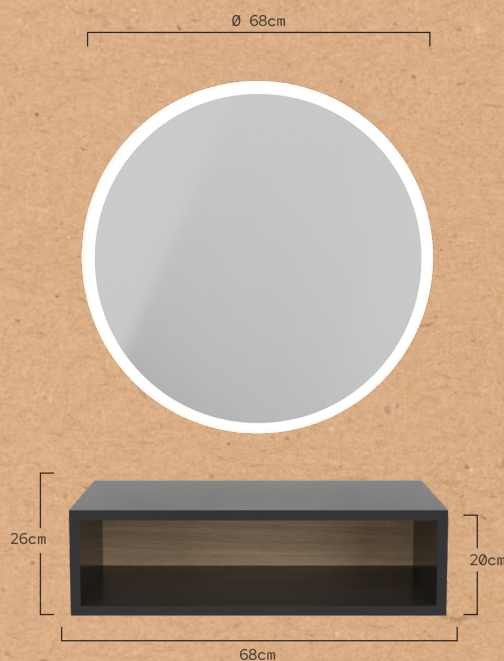

Dimensiones embalaje (cajón): 29.5 x 71.5 x 15 cm
Dimensiones embalaje (espejo): 71.5 x 71.5 cm

TRAZ

STYLING UNIT REF. RZMSU007.F12

Styling units for hairdresser salons and barber shops. Round mirror with LED lightning. Comes with independent shelf storage in combined colour: oak and black. 2 elements; 1 styling unit.

Packaging size (shelf): 29.5 x 71.5 x 15 cm
Packaging size (mirror): 71.5 x 71.5 cm

TRAZ

POSTE DE COIFFAGE REF. RZMSU007.F12

Coiffeuse pour salons de coiffure et barbiers avec miroir circulaire et éclairage LED. Tiroir de rangement inférieur indépendant, combinant les couleurs chêne et noire. 2 éléments, 1 coiffeuse

Dimensions emballage (tiroir) : 29.5 x 71.5 x 15 cm
Dimensions emballage (miroir) : 71.5 x 71.5 cm

TRAZ

SPECCHI PARRUCHIERI REF. RZMSU007.F12

Elegante specchio circolare e luce a LED. Cassetto inferiore separato per lo stoccaggio, combinato in colori rovere e nero. 2 pezzi, 1 posto di lavoro.

Dimensioni dell'imballaggio (cassetto):
29.5 x 71.5 x 15 cm
Dimensioni dell'imballaggio (specchio):
71.5 x 71.5 cm